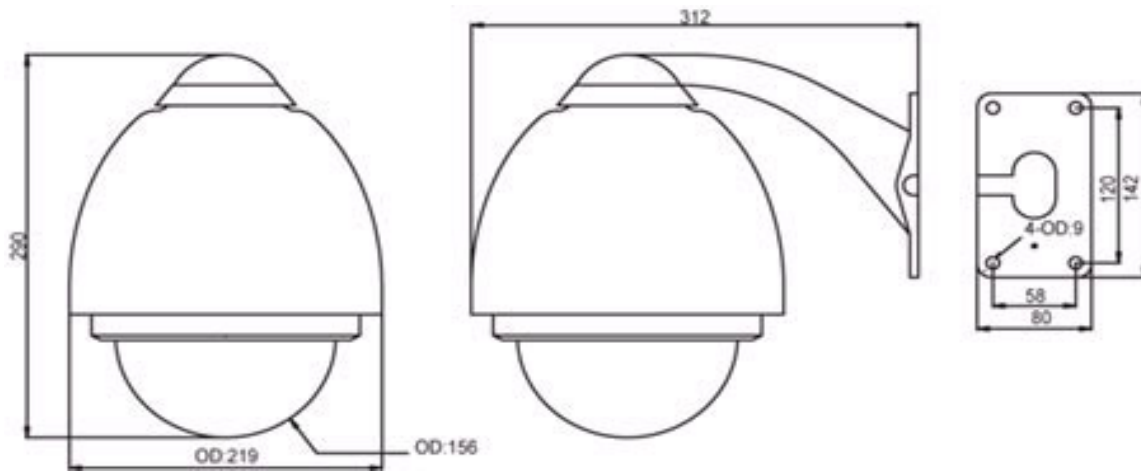

Power Consumption

Motor Running:	600mA
Standby:	370mA
Fan Running:	450mA
Heater on:	180mA

Dimensions(mm):

* Pictures and specifications are subject to change without prior notice